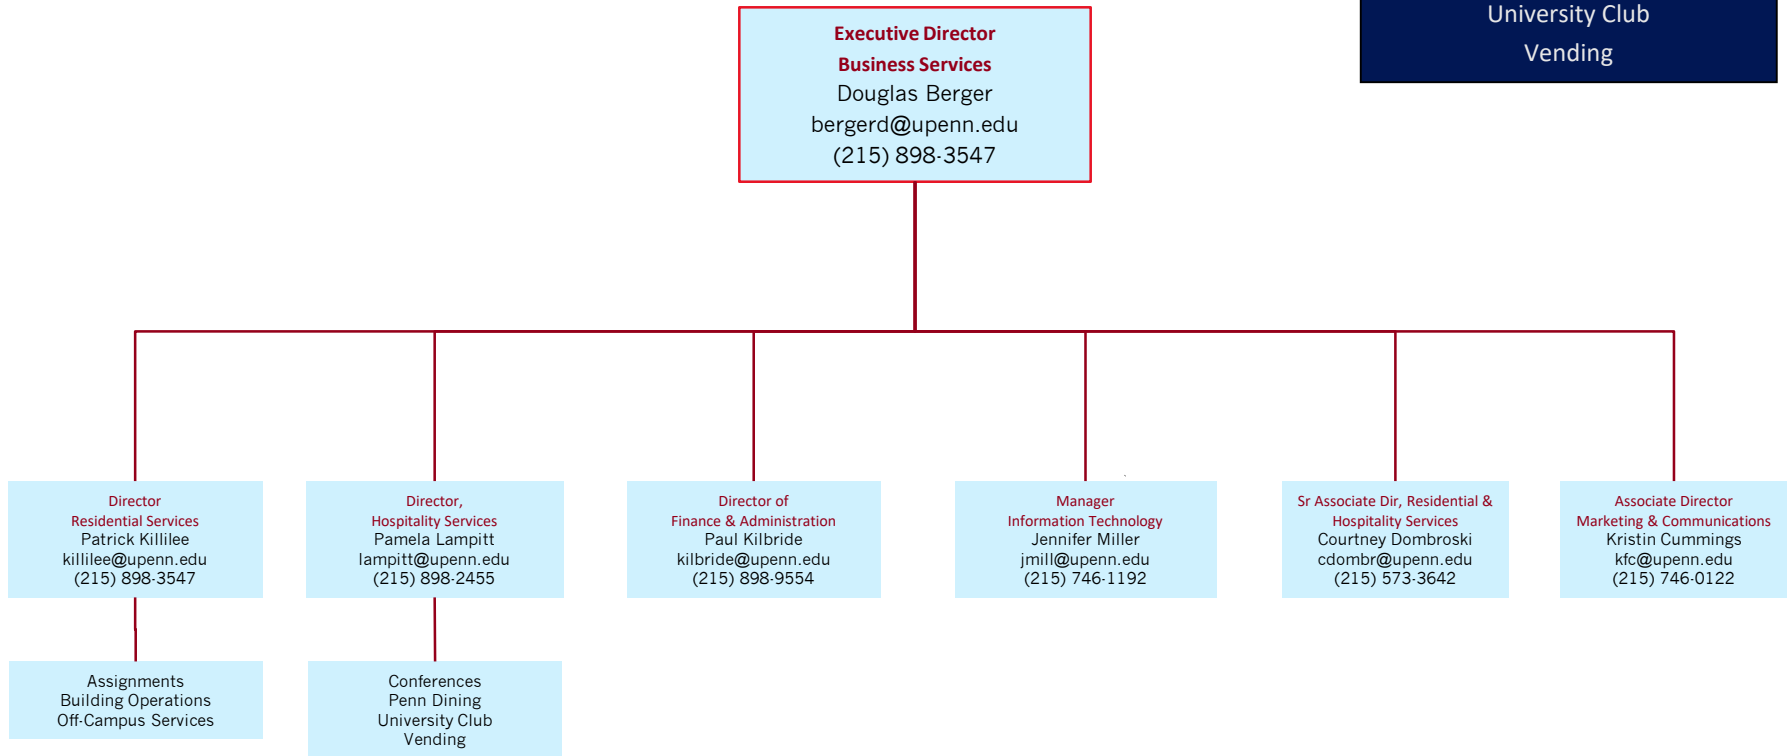

Conference Services
 Penn Dining
 Off-Campus Services
 Residential Services
 University Club
 Vending

* Central operations located at Stouffer Commons, 3702 Spruce Street