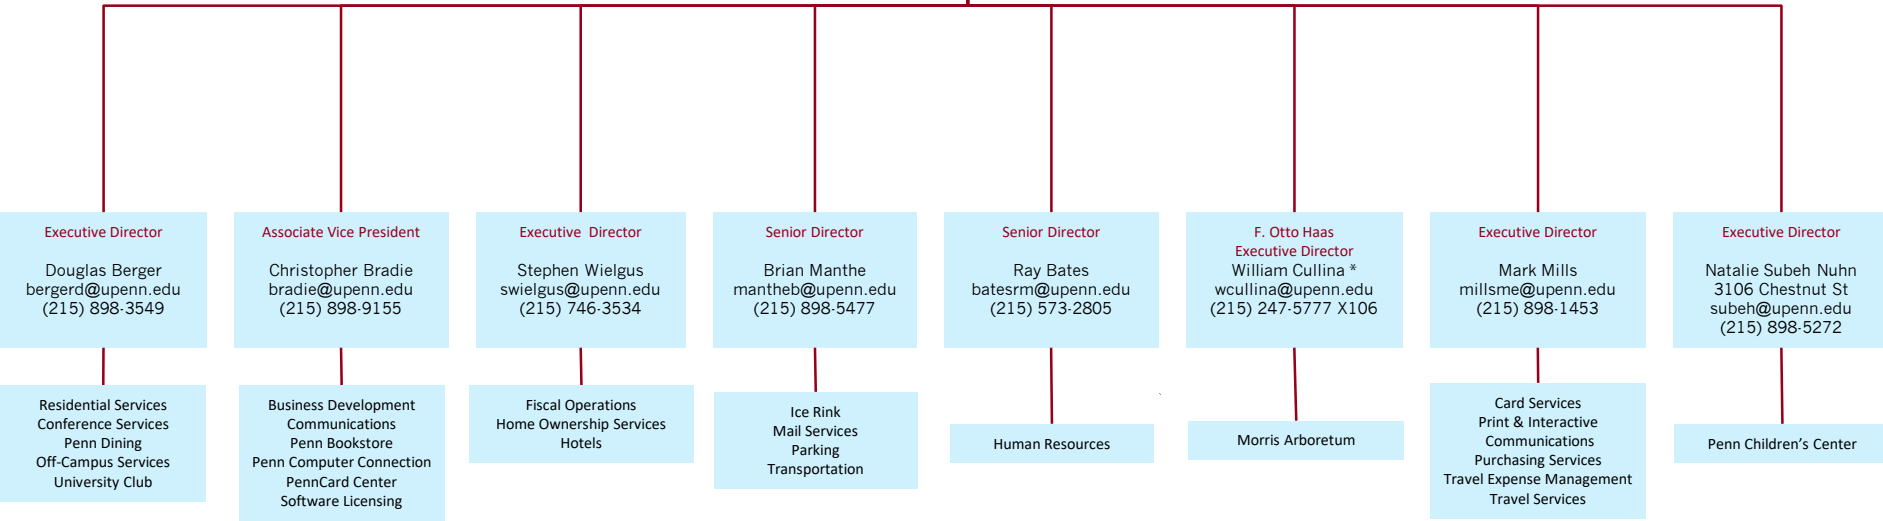

**Vice President**  
Marie D. Witt  
3401 Walnut, Suite 440A/6228  
witt@upenn.edu  
(215) 898-1199

**Manager, Operations & Administration**  
Tracy Hawkins  
hawkinst@upenn.edu  
(215) 746-5101

\* Located at  
9414 Meadowbrook Ave.  
Philadelphia, PA 19118