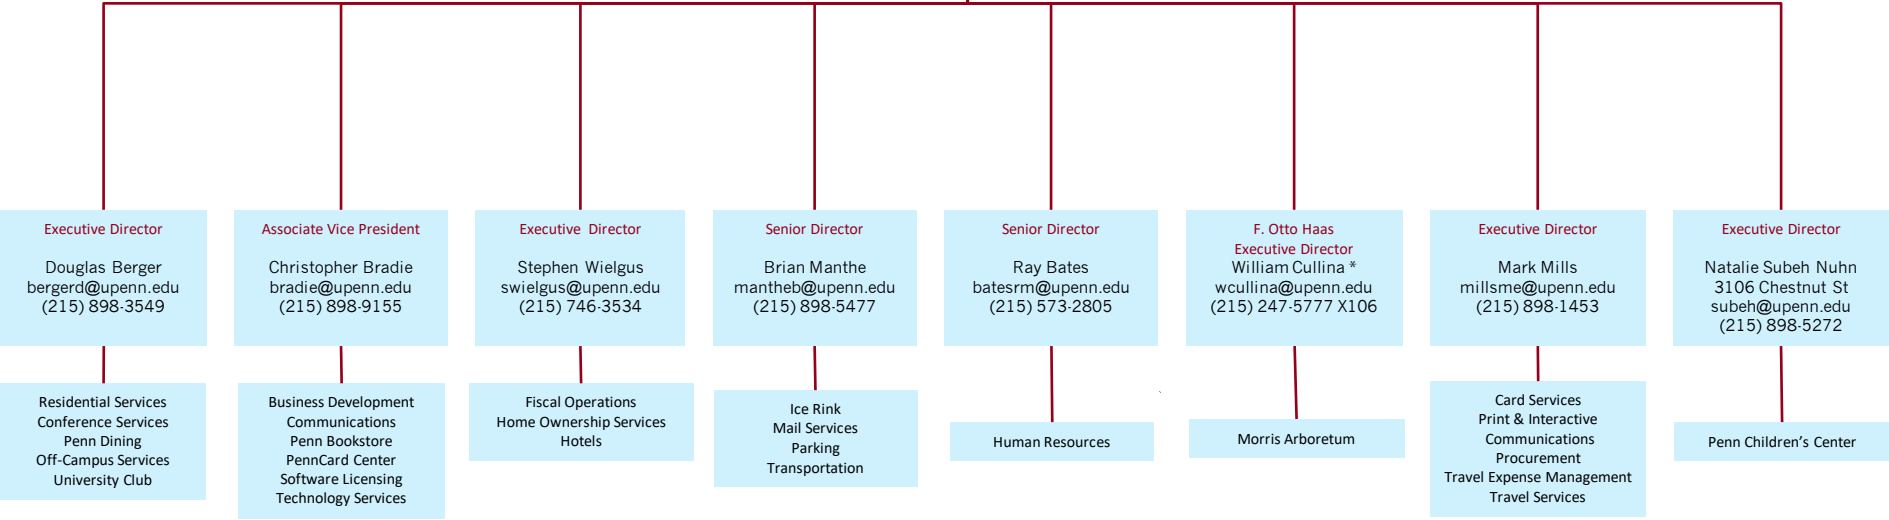

Vice President
Marie D. Witt
3401 Walnut, Suite 440A/6228
witt@upenn.edu
(215) 898-1199

Manager, Operations & Administration
Tracy Hawkins
hawkinst@upenn.edu
(215) 746-5101

* Located at
9414 Meadowbrook Ave.
Philadelphia, PA 19118