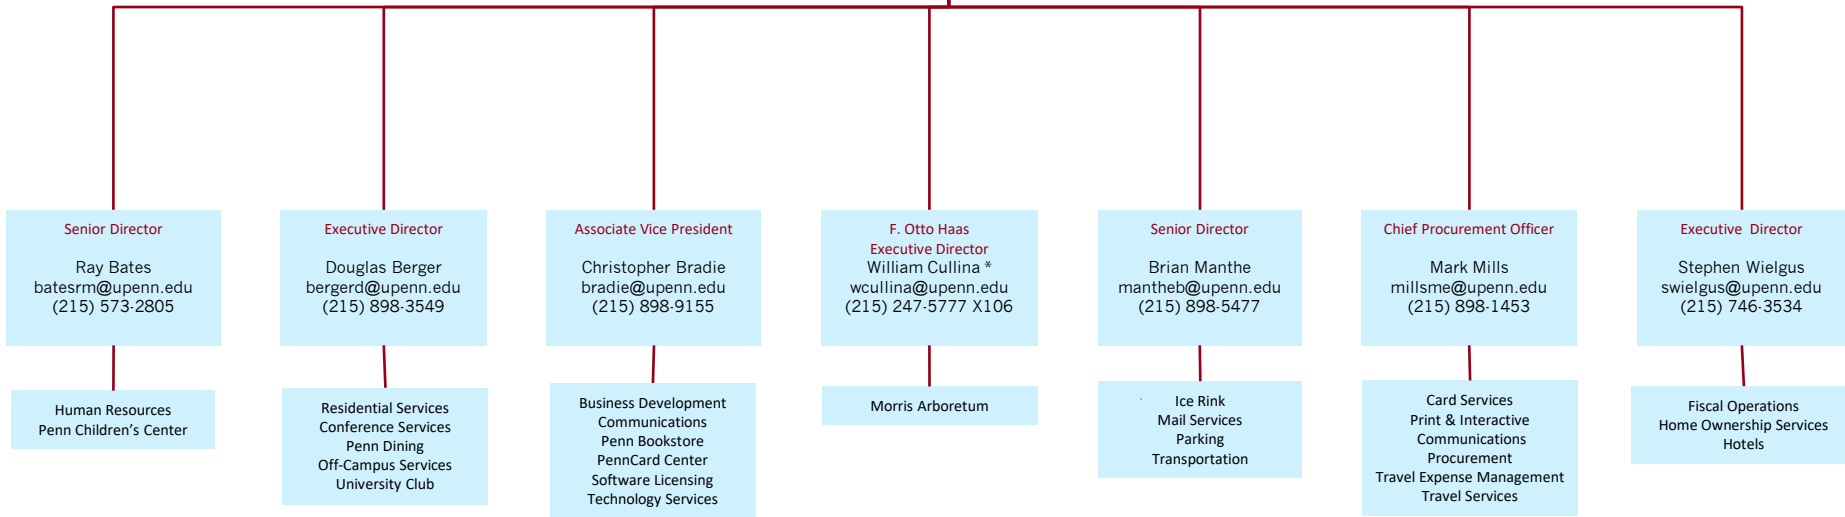

**Vice President**  
Marie D. Witt  
3401 Walnut, Suite 440A/6228  
witt@upenn.edu  
(215) 898-1199

**Manager, Operations & Administration**  
Tracy Hawkins  
hawkinst@upenn.edu  
(215) 746-5101

\* Located at  
9414 Meadowbrook Ave.  
Philadelphia, PA 19118